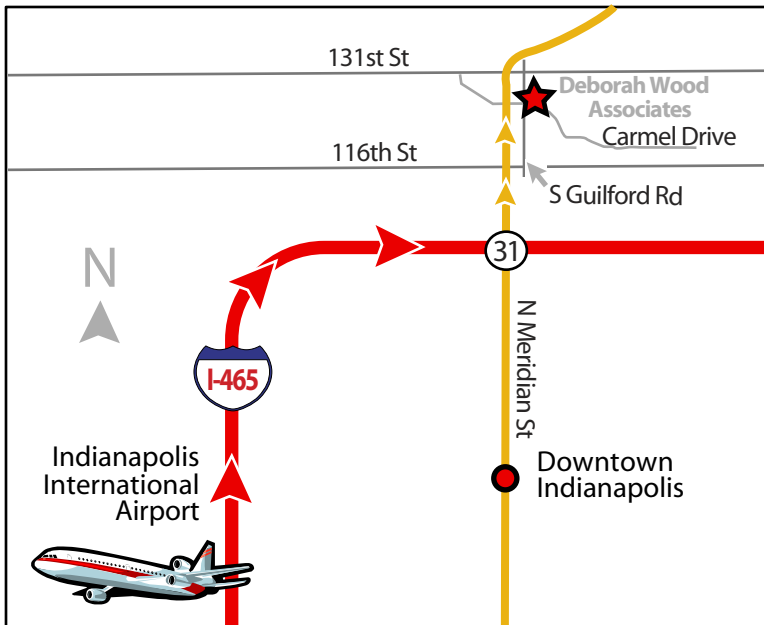

DEBORAH WOOD™ ASSOCIATES

Directions

From the intersection of I-465 and Highway 31 (Meridian Street), go north on Meridian Street to Carmel Drive (approximately 3 miles). At the light, turn right (east) onto Carmel Drive. Take Carmel Drive to Guilford Road. Turn left at the light onto Guilford Road (north). Immediately turn right into the Lakeside Corporate Centre parking lot. Deborah Wood Associates is located in the Lakeside Corporate Centre, on the corner of Carmel Drive and Guilford Road.

Hampton Inn

12197 N. Meridian Street
Carmel, Indiana 46032
317.843.1100/317.843.1181

Wyndham Indianapolis Hotel

251 E. Pennsylvania Parkway
Indianapolis, Indiana 46280
317.574.4600

Doubletree Guest Suites